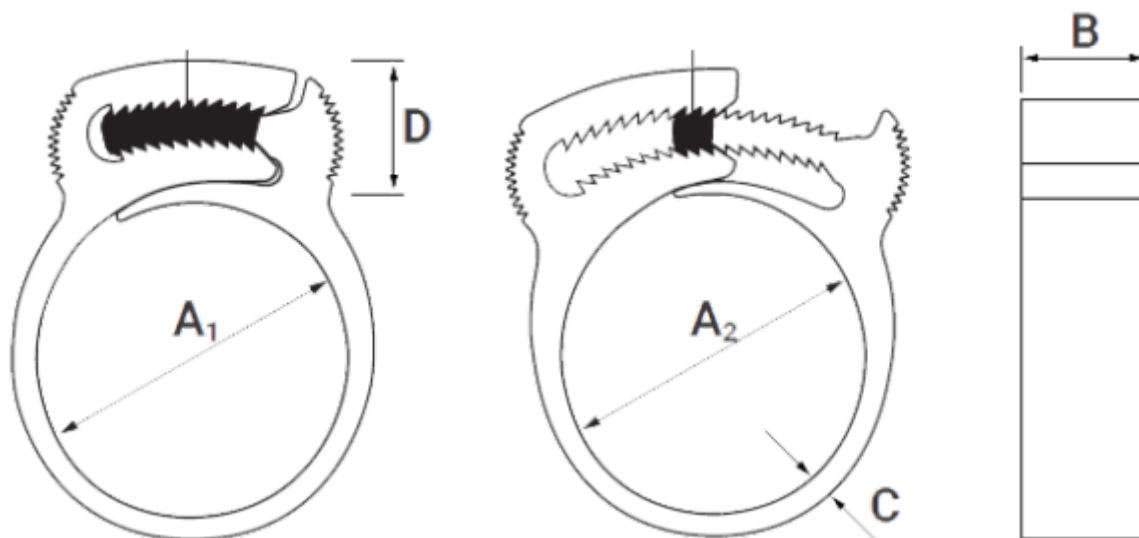

Data Sheet

Article number: 5629

Description: KLEEclips type 66 Ø65.2-70.3

Measures

A1 = 65.8

A2 = 72.1

B = 9.2

C = 2.6

D = 15.7

Size = 66

Weight (g) = 109